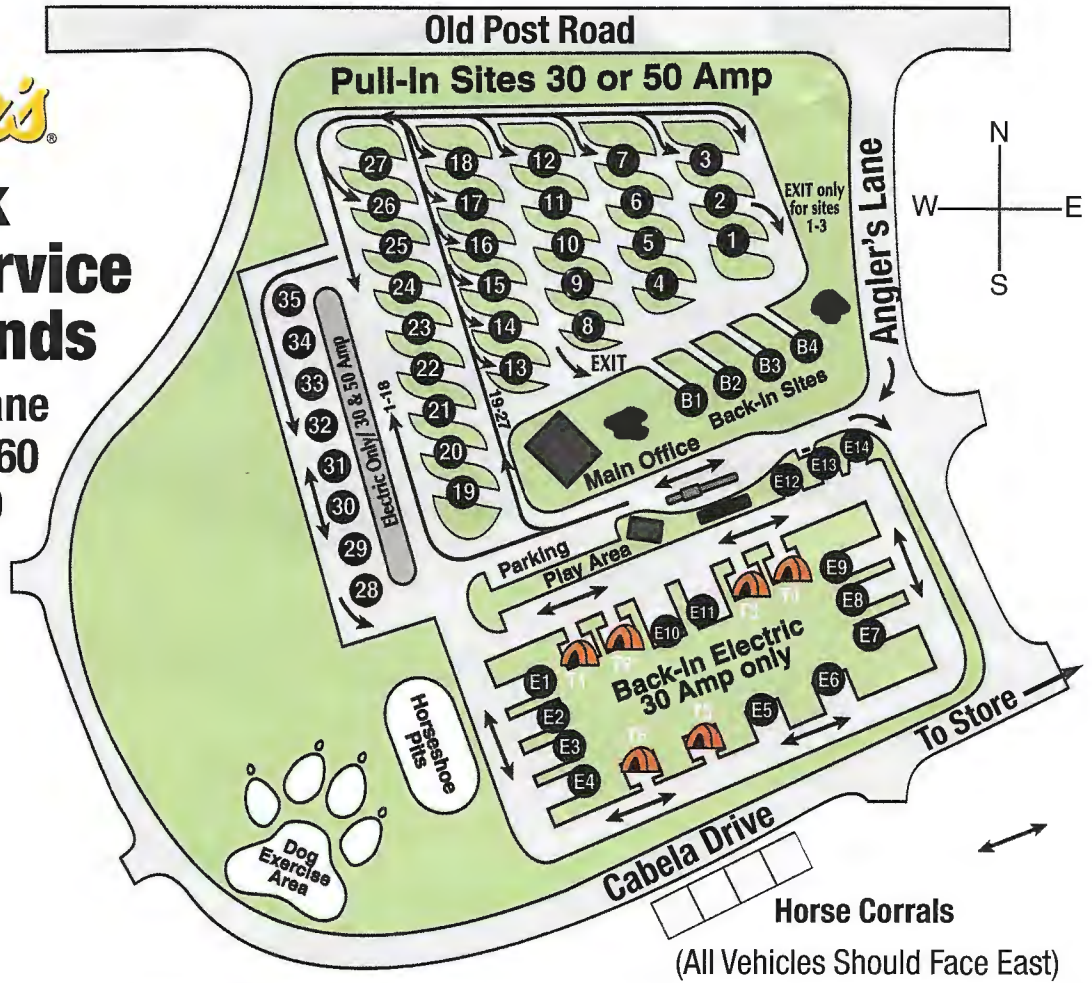

### Full Service Sites:

**\$30 + tax\***

- 30 or 50 amp  
Sites 1-27 and B1-B4
- Cable TV
- Water (weather permitting)
- Sewer
- Picnic Table

### Electric Only Sites:

**\$22 + tax\***

- Pull through 30 or 50 amp  
(Sites 28-35)
- Back-in 30 amp  
(Sites E01-E14)

### Campground Amenities:

- Laundry room
- Private showers
- Restrooms
- Handicap accessible
- Children's playground
- Dump/water station

**\*(10% discount for Good Sam, AARP, AAA, 20% discount for Cabela's Club Card)**

**Shuttle available to retail store**

**Retail Store Hours: Mon-Sat 9 a.m. - 9 p.m., Sun 9 a.m. - 7 p.m. MST**

Restroom/Shower access code: